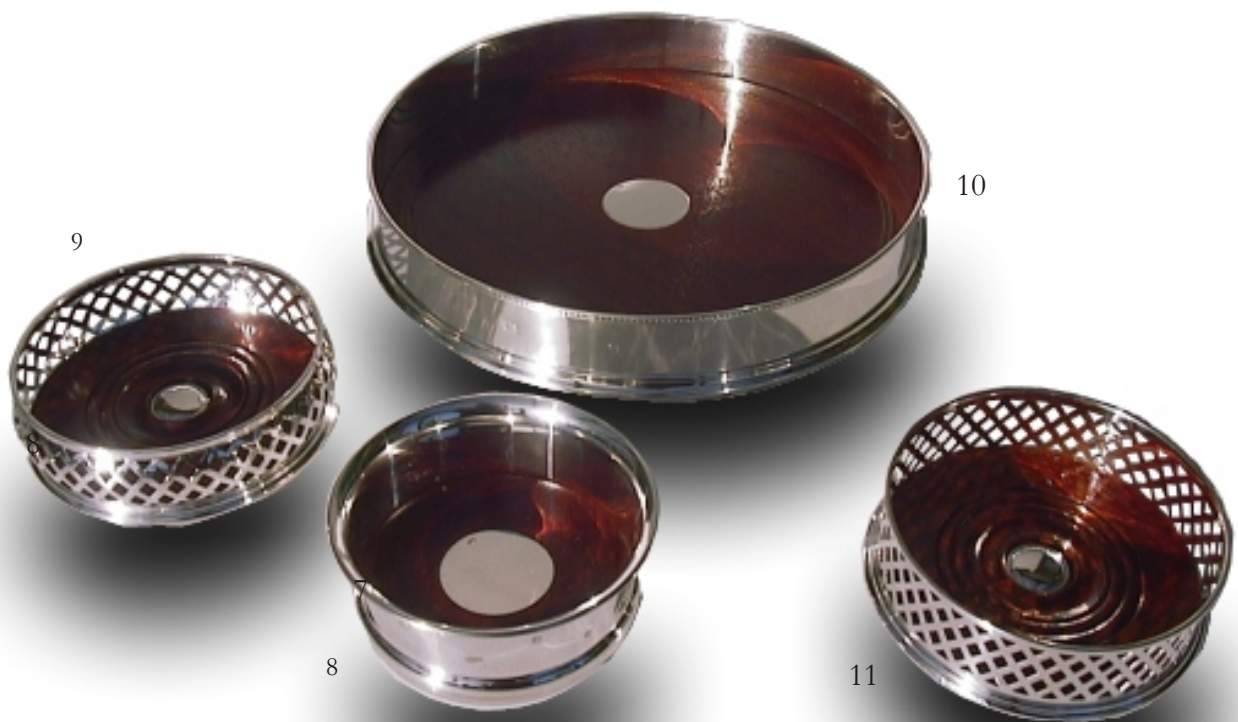

# Coasters

- 1. S25/12/3.5" Small barrel coaster
  - 2. S25/12/4.5" Medium barrel coaster
  - 3. S25/12/5.5" Large barrel coaster
  - 4. S25/15/3.5" Small straight sided coaster
  - 5. S25/15/4.5" Medium straight sided coaster
  - 6. S25/15/5.5" Large straight sided coaster
  - 7. S11/120/5" Large deep sided heavy coaster
  - 7a S11/121 Celtic pattern coaster clip (cork holder)
- All available hallmarked silver or silver plated except Items 7 & 7a which are silver only.

- 8. S315/30/4.5" Deep bowl modern coaster.. Hallmarked silver only
- 9. S315/12/5" Basket pierced barrel coaster. Hallmarked silver only .
- 10. S315/15/10.5" Extra large coaster/tray Hallmarked silver only ( shown with optional bead mount)
- 11. S315/11/5" Basket pierced straight sided coaster Hallmarked silver or silver plated.